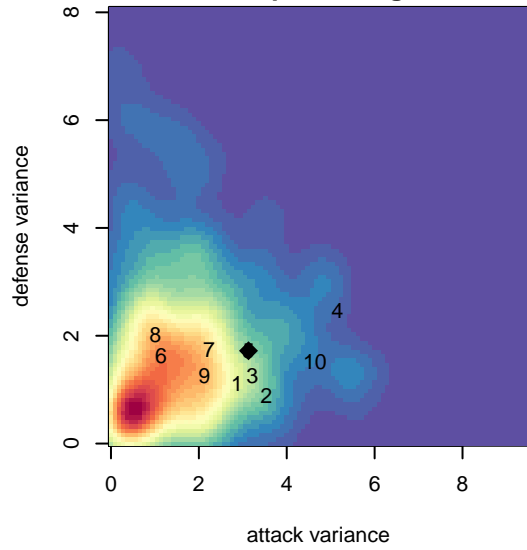

**attack and defense variance (black dot)  
relative to other teams  
and top 10 in region**

**attack and defense rating  
relative to others at age  
and all opponents in last 13 months**

**attack and defense rating  
relative to others at age  
and all opponents in last 13 months**

**Performance relative to 13 month average**

**Performance relative to 13 month average**

Distribution of opponents  
 Red = Lose zone, Blue = Win zone, Green = Even  
 Black line separates win/lose zones