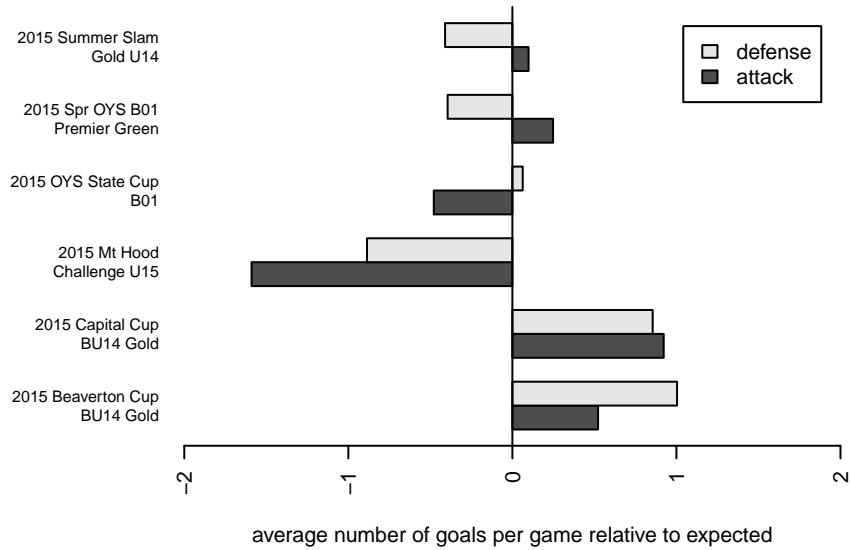

**attack and defense variance (black dot)  
relative to other teams  
and top 10 in region**

**attack and defense rating  
relative to others at age  
and all opponents in last 13 months**

**attack and defense rating  
relative to others at age  
and all opponents in last 13 months**

**Performance relative to 13 month average**

**Performance relative to 13 month average**

Distribution of opponents  
 Red = Lose zone, Blue = Win zone, Green = Even  
 Black line separates win/lose zones